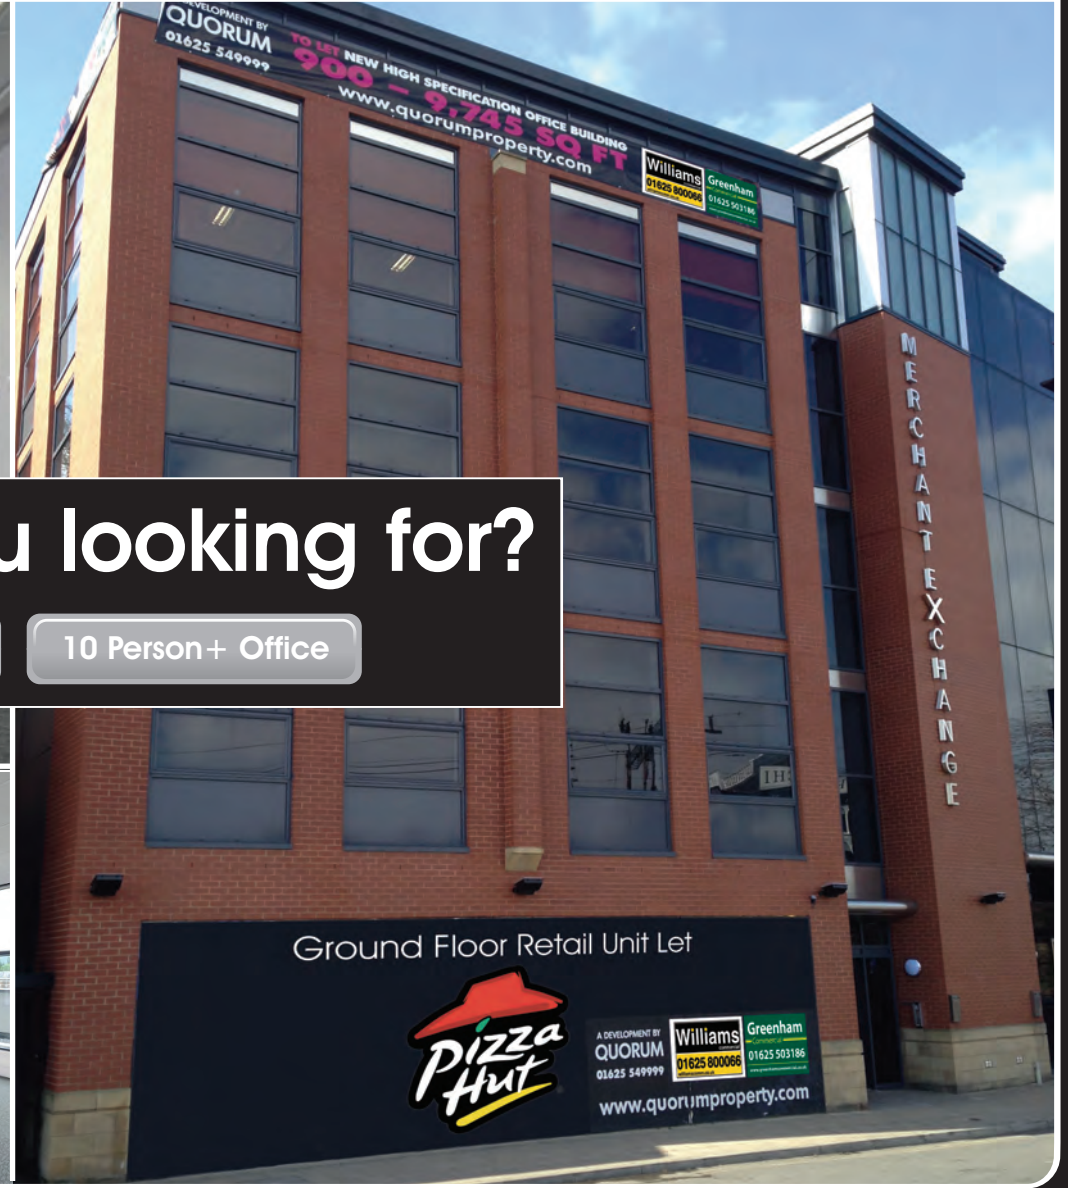

MERCHANT EXCHANGE

WATER'S GREEN, MACCLESFIELD SK11 6JX

Office and Retail Space TO LET

What are you looking for?

5-10 Person Office

10 Person+ Office

MERCHANT EXCHANGE

WATER'S GREEN, MACCLESFIELD