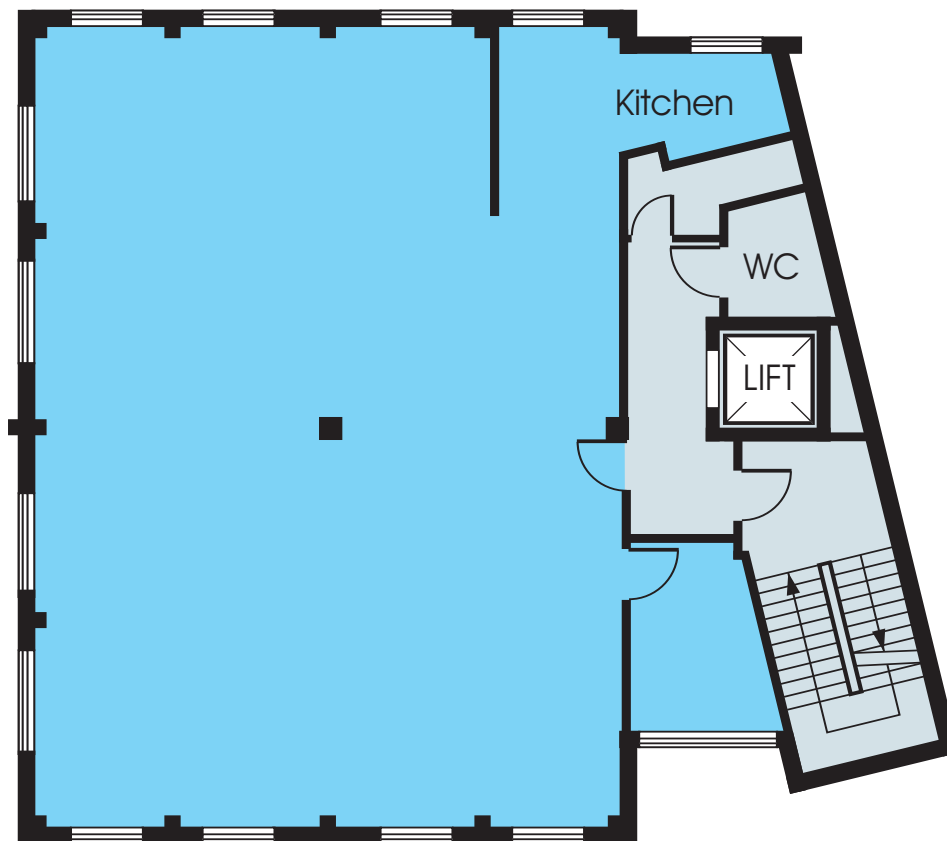

For further information contact: Quorum Estates admin@quorumproperty.com or 01625 549 999

Email

5-10 Person Office

10 Person+ Office

Viewing