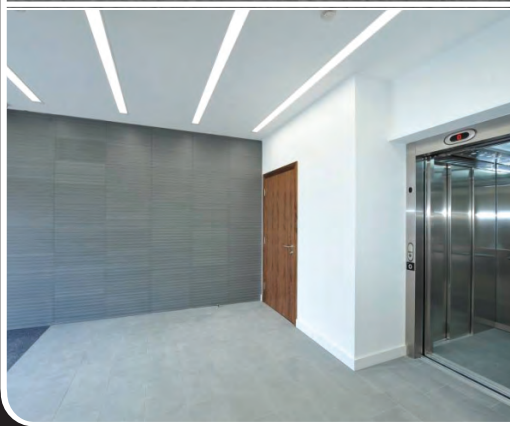

MERCHANT EXCHANGE

WATER'S GREEN, MACCLESFIELD SK11 6JX

Office and Retail Space TO LET

What are you looking for?

5-10 Person Office

10 Person+ Office