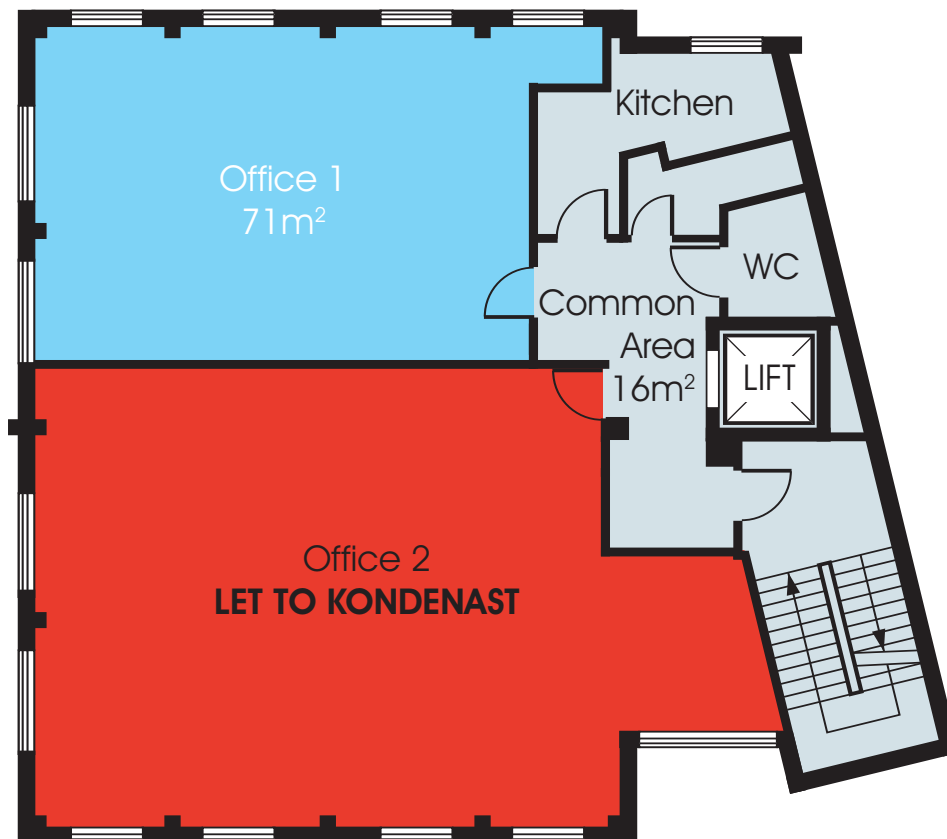

For further information contact: Quorum Estates admin@quorumproperty.com or 01625 549 999

Email

5-10 Person Office

10 Person+ Office

Viewing